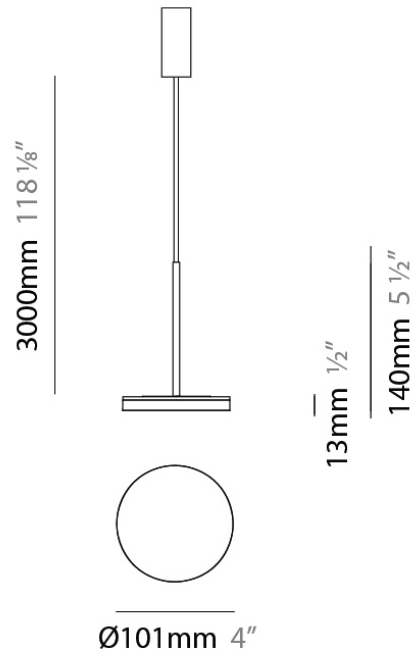

BELLA SUSPENSION

D81668-WHI

PROJECT	
TYPE	
NOTES	
QUANTITY	
DATE	

GENERAL

Series: Bella
Brand: Panzeri
Division: Design
Mounting Type: Suspension
Mounting Location: Ceiling
Subcategory: Pendant

PHYSICAL

Diameter (mm): 101
Diameter (in): 4
Height (mm): 13
Height (in): 1/2
Max. Overall Height (mm): 3013
Max. Overall Height (in): 118 7/8
Light Distribution: Indirect
Weight (kg): 0.54501
Weight (lbs): 1.2
Diffuser: Opal - Acrylic
Fixture Material: Aluminum Die Cast

ELECTRICAL

Lamp Type: LED
Input Wattage (W): 6.5
Dimming: Non-Dimmable
Driver Included: Yes
Driver Location: Integrated
Driver Type: Constant Voltage - Universal
Driver Class: Class 2
Input Voltage (V): 120

LED

Color Temperature (°K): 2700
Max. Delivered Lumen (lm): 467
CRI: >80 CRI

OPTICAL

RATINGS AND CERTIFICATIONS

Certified By: CSA Certified to UL and CSA Standards
IP rating: IP40