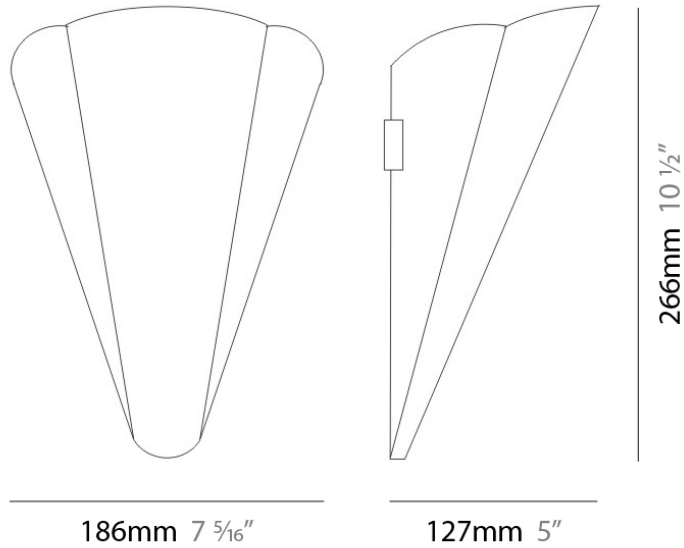

D23012

PROJECT

TYPE

NOTES

QUANTITY

DATE

GENERAL

Series: Bella
Division: Design
Mounting Type: Surface
Mounting Location: Wall
Subcategory: Ambient

PHYSICAL

Shape: Cone
Length (mm): 186
Length (in): 7 ⁵/₁₆
Height (mm): 266
Height (in): 10 ¹/₂
Extension (mm): 127
Extension (in): 5
Light Distribution: Omnidirectional
Weight (kg): 1.63
Weight (lbs): 3.6
Diffuser: Amber Glass
Fixture Finish: ALU
Fixture Material: Metal

ELECTRICAL

Number of Lamps: 1
Lamp Type: LED Retrofit
Lamp Shape: A19
Bulb Included: Bulb Not Included
Total Output Wattage (W): 18
Max. Wattage Per Lamp (W): 18
Lamp Base: E26
Input Voltage (V): 120

LED

OPTICAL

RATINGS AND CERTIFICATIONS

Certified By: CSA Certified to UL and CSA Standards
IP rating: IP20